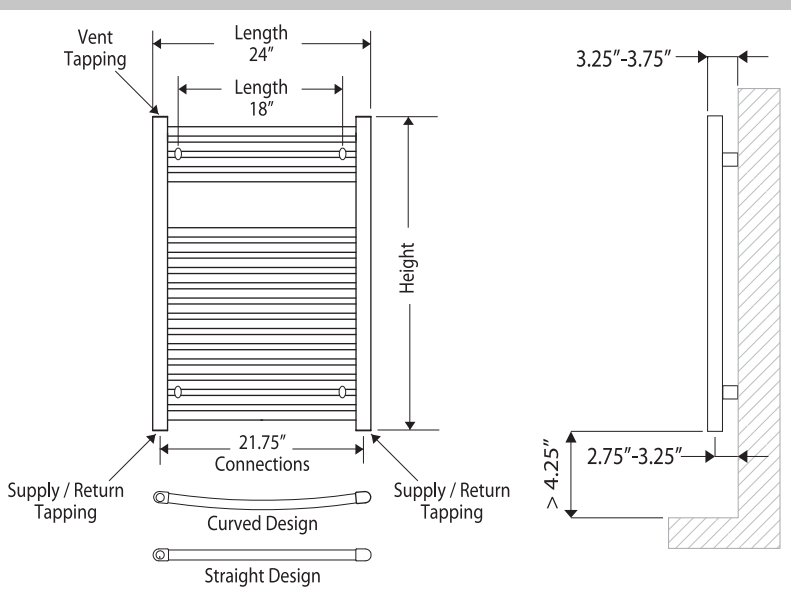

Ecostyle Towel Bar Radiators

EcoStyle towel bar radiators have long been used in Europe to heat people's towels as well as their bathrooms, kitchens, hallways without wasting valuable wall space while providing comfort and elegance to all types of interiors.

EcoStyle Towel Warmers are available in both straight or a curved bar design. They can be ordered with various finishes including white or chrome. Outputs range from 1635 Btu to 3480, plenty for most bathrooms, laundries or halls. Their compact profile being 24 inches wide and available in heights of 33, 48, 59 and 70" enable them to fit in tight spots.

EcoStyle Towel Warmers have two bottom connections and a top air vent. They are available with optional electric elements and/or non-electric thermostatic control heads.