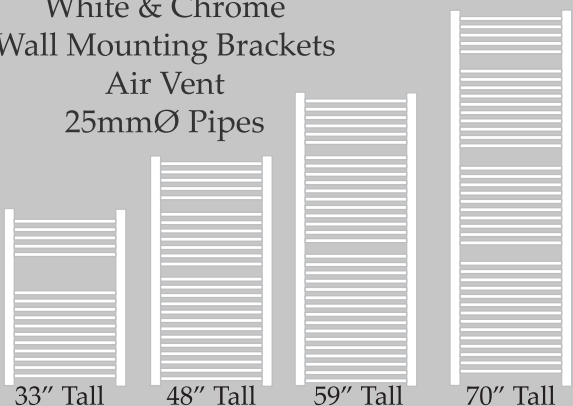

ECOSTYLE

TOWEL BAR RADIATORS

Elegantly designed straight and curved Towel Bars
White stove enameled or polished chrome finish
Heating outputs ranging from 1,364 to 3,967 BTU/HR
Optional electric heating element

EcoStyle Towel Warmers are available in both straight or a curved bar design. They can be ordered with various finishes including white or chrome. Outputs range from 1635 Btu to 3480, plenty for most bathrooms, laundries or halls. Their compact profile being 24 inches wide and available in heights of 33, 48, 59 and 70" enable them to fit in tight spots.

Standard Equipment
White & Chrome
Wall Mounting Brackets
Air Vent
25mmØ Pipes

White	Height (in)	Output (BTU) @ 180°F	Output (BTU) @ 140°F	Output Electric BTU/HR	Chrome	Height (in)	Output (BTU) @ 180°F	Output (BTU) @ 140°F	Output Electric BTU/HR
Straight Towel Bar Radiators									
B-33.24SW	33	1,972	1,056	1,364	B-33.24SC	33	1,346	712	886
B-48.24SW	48	2,881	1,519	2,046	B-48.24SC	48	1,869	975	1,213
B-59.24SW	59	3,463	1,831	2,728	B-59.24SC	59	2,291	1,194	1,485
B-70.24SW	70	3,967	2,103	3,072					
Curved Towel Bar Radiators									
B-33.24CW	33	1,972	1,056	1,364	B-48.24CC	48	1,869	975	1,213
B-48.24CW	48	2,881	1,519	2,046	B-59.24CC	59	2,291	1,194	1,485
B-59.24CW	59	3,463	1,831	2,728					
B-70.24CW	70	3,967	2,103	3,072					